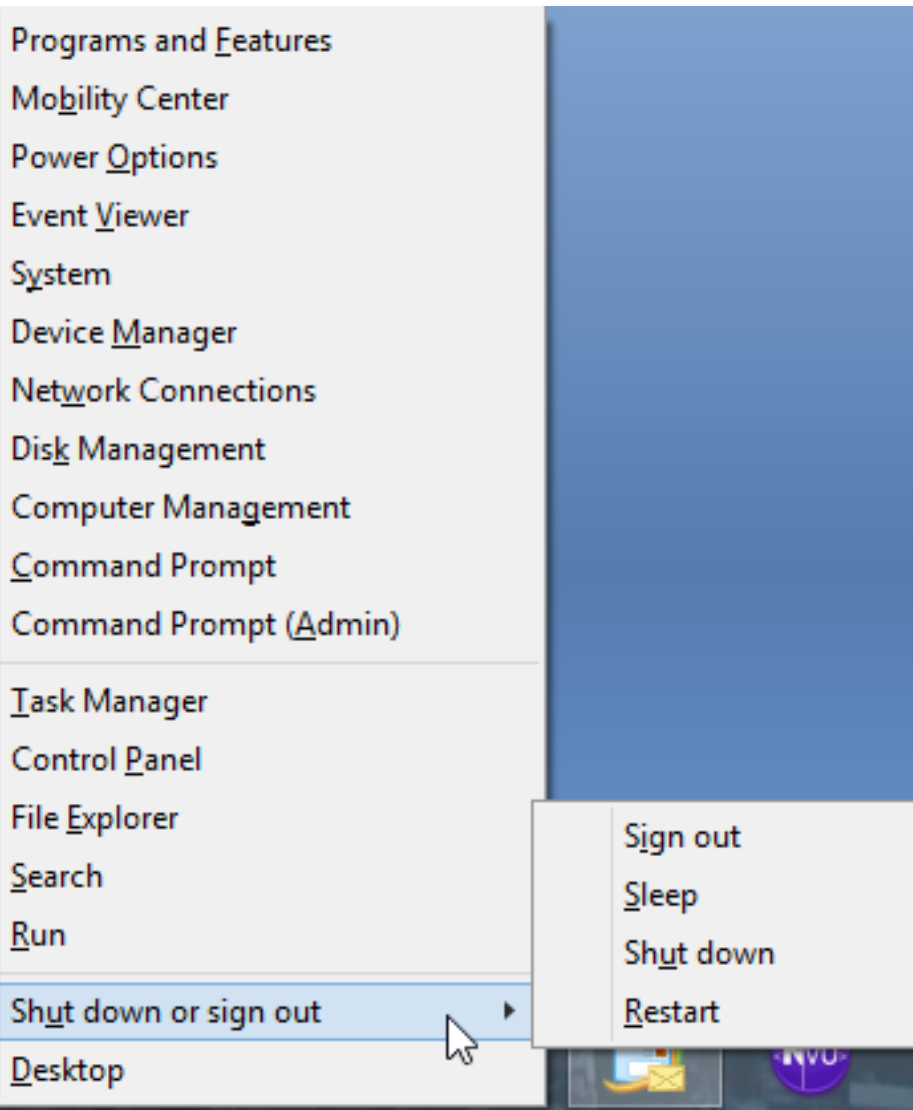

How to Shutdown with Windows Key Shortcut

- Press and hold Windows Key and click on X

Quick Link Menu Opens in Lower Left

- Then hover over Shut down or sign out and click on Shut down.